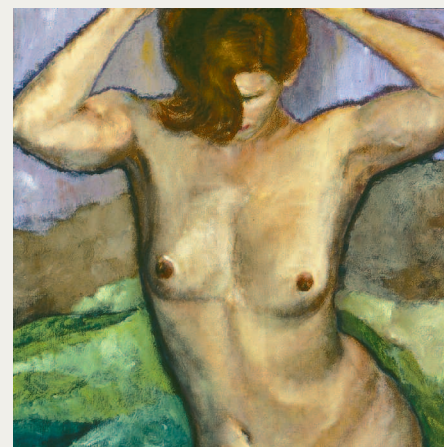

JENNIFER MURRAY
THE STAGE II
2007, CHARCOAL, CHALK, AND STITCHING ON PAPER, 38 x 26 IN.
$1,000 FROM THE ARTIST